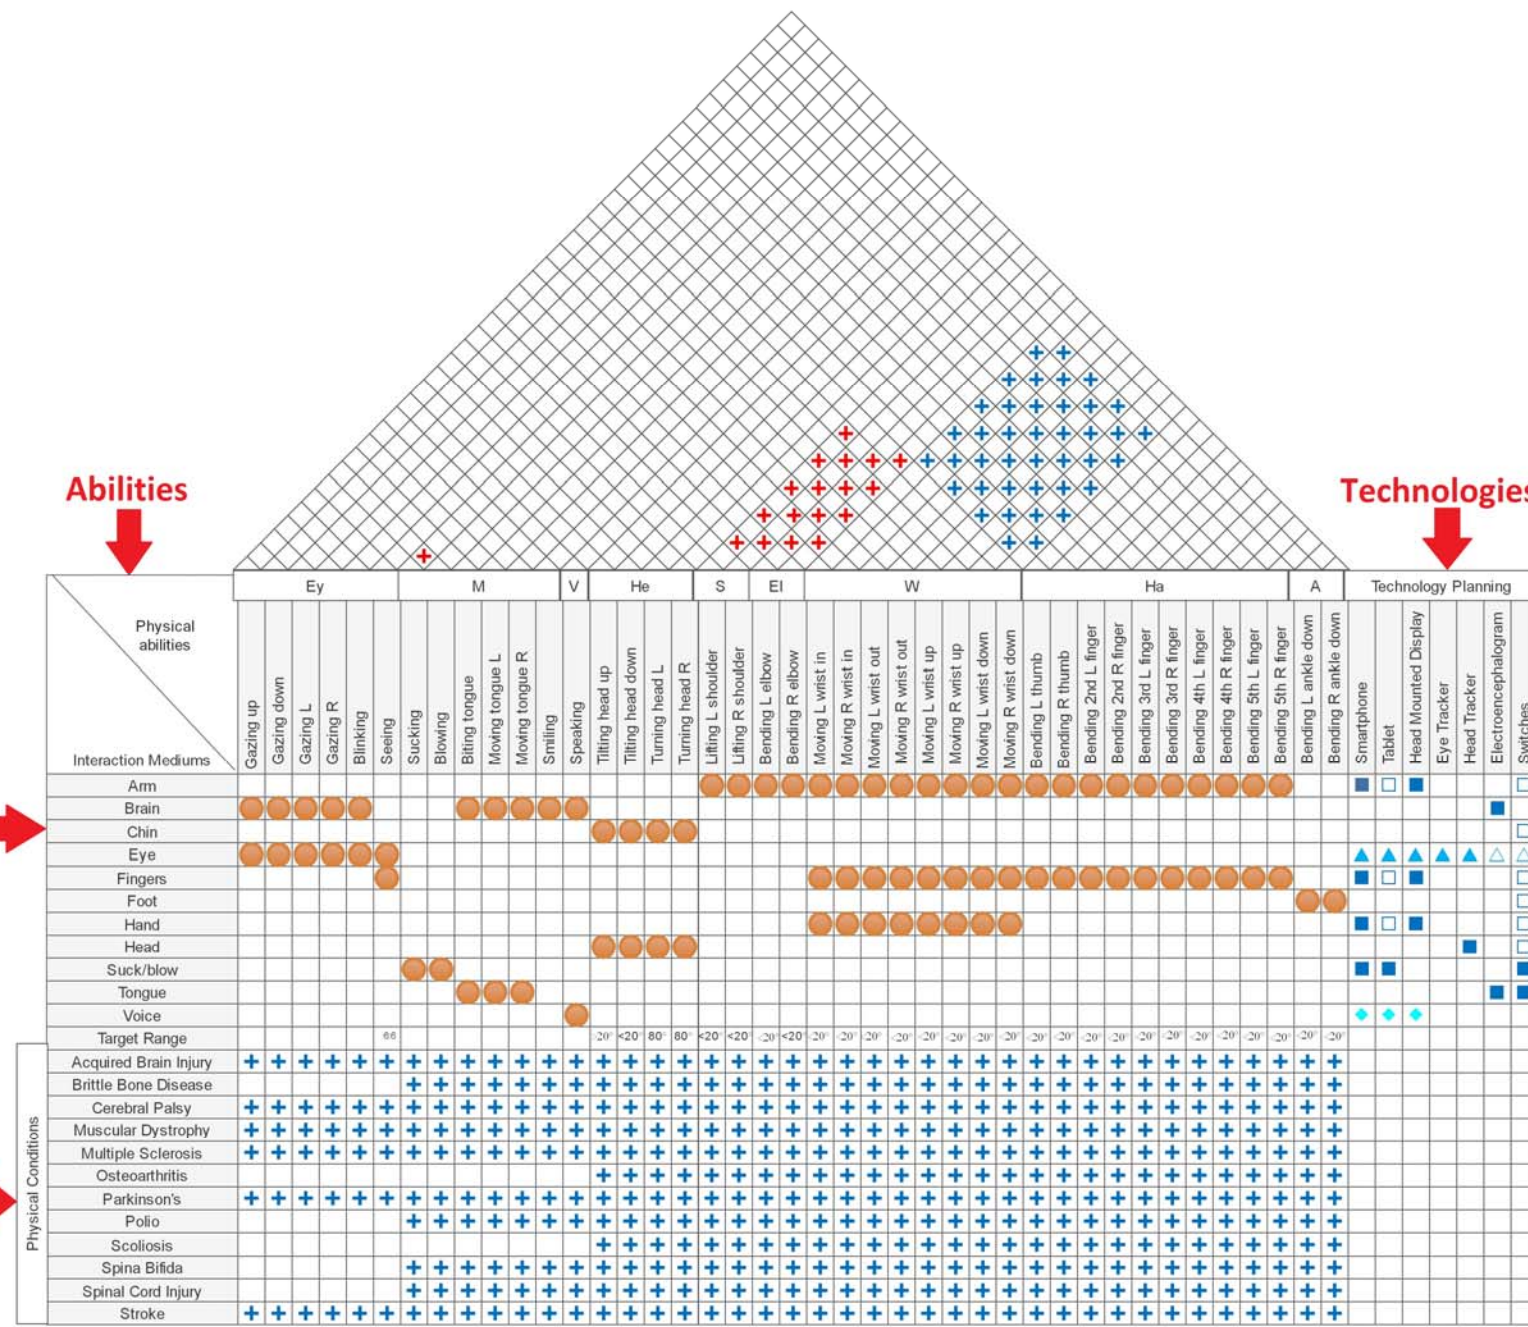

Abilities

Interaction Mediums

Physical Conditions

Technologies

Key

- + Strong positive relationship
- + Positive relationship
- Mandatory ability
- High agility
- Low agility
- ▲ High acuity
- Low acuity
- ◆ High clarity
- Ey** Eye
- M** Mouth
- V** Voice
- He** Head
- S** Speech
- EI** Elbow
- W** Wrist
- Ha** Hand
- A** Ankle